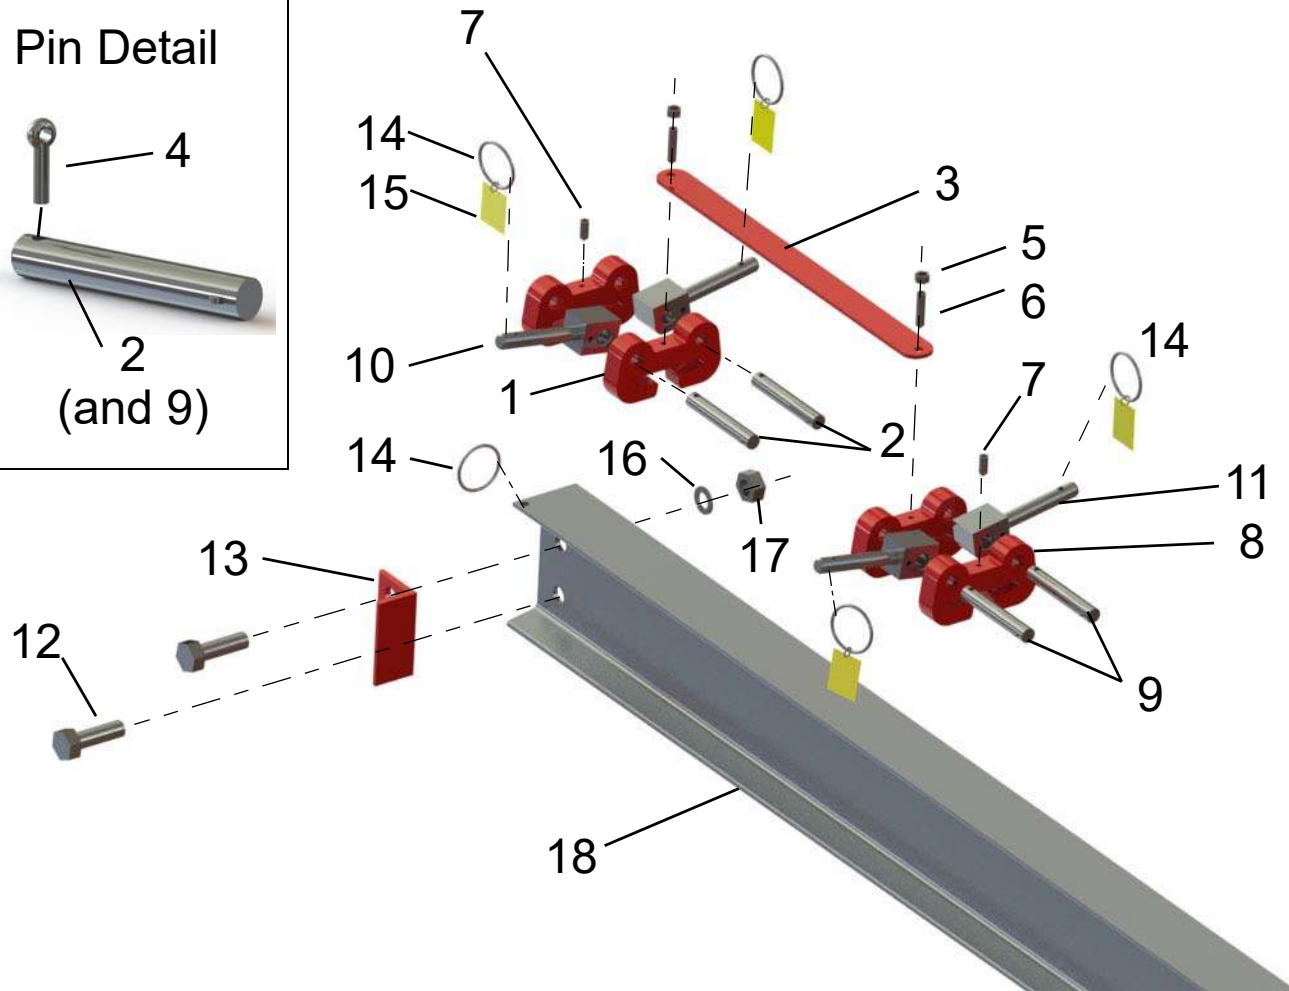

MODEL NUMBER S2T18-A15AC

ITEM NO.	PART DESCRIPTION	PART NUMBER	QUAN.
1	MAIN LEG BRACKET	1552-0000	4
2	SUPPORT PIN 11/16 DIA. X 4 9/16 LG.	5017-0004	4
3	SPACER BAR 32 1/2 LG.	1744-0007	2
4	COTTER PIN 1/4 X 1 1/4 LG.	60-0070	8
5	HEX. NUT 3/8-24NC	54-0100	4
6	SOC. SET SCREW 3/8-24NF X 1 3/4 LG.	63-0110	4
7	SOC. SET SCREW 3/8-24NF X 1 LG.	63-0100	4
8	LEG BRACE BRACKET	1762-0000	4
9	SUPPORT PIN 11/16 DIA. X 4 1/8 LG.	2853-0000	4
10	MAIN LEG SWIVEL PIN	1559-0000	4
11	LEG BRACE SWIVEL PIN	1563-0000	4
12	HEX. HD. BOLT 3/4-10NC X 2 1/2 LG.	51-0480	4
13	TROLLEY STOP ANGLE	5132-0000	4
14	KEY RING 2 1/4 OD.	82-0030	10
15	CAUTION TAG No. 399	1969-RING	12
16	LOCK WASHER INT. TOOTH 3/4	58-0040	4
17	HEX. NUT 3/4-10NC	54-0040	4
18	I BEAM AL. 10" X 15' LG.	752-0150	1
19	LEG BRACE ASSEMBLY	1543-0120	4
20	MAIN LEG ASSEMBLY	1665-0121	4
21	UPPER MAIN LEG	1666-0120	4
22	ROLL PIN 5/32 X 3/4 LG.	61-0300	4
23	LOAD PIN	3016-0000	4
24	EXTENSION SPRING	1017-0000	8
25	LOWER MAIN LEG	1672-0120	4
26	CASTER FRAME ASSEMBLY	699-0020	2
27	LOWER MAIN LEG PIN ASSEMBLY	1999-0000	4
28	HEX. HD. BOLT 1/2-13NC X 5 1/2 LG.	51-0470	4
29	SAFETY CABLE ASS'Y 155" LG.	1967-0030	2
30	OUTER CASTER FRAME TUBE	700-0020	2
31	CASTER FRAME ADJUSTMENT PIN	1392-0000	2
32	INNER CASTER FRAME TUBE	701-0020	2
33	CASTER CASTING FOR INNER TUBE	2629-0000	2
34	CASTER CASTING FOR OUTER TUBE	2630-0000	2
35	LOCK WASHER INT. TOOTH 1/2	58-0020	4
36	HEX. NUT 1/2-13NC	54-0050	4
37	HEX. HD. BOLT 1/2-13NC X 1-1/2 LG	51-0290	16
38	LOCK WASHER INT. TOOTH 1/2	58-0020	16
39	HEX. NUT 1/2-13NC	54-0050	16
40	CASTER WHEEL 8" DIA.	47-81NB	4
41	SAFETY STOP ASSEMBLY	3112-0001	4

Wallace Cranes Parts Location

Round Tube Tri-Adjustable

I-Beam
Assembly
Parts Location

Wallace Cranes
71 N Bacton Hill Rd.
Malvern, PA 19355

www.wallacecranes.com
800-553-5438
©2017 All rights reserved

Caster Frame
Assembly
Parts Location