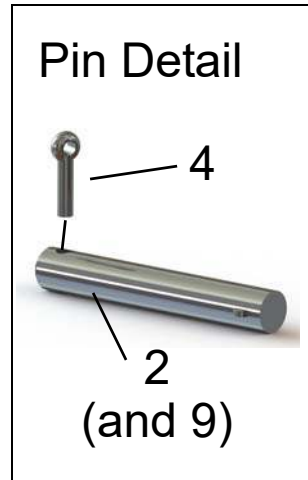

MODEL NUMBER S2T18-A15AC

ITEM NO.	PART DESCRIPTION	PART NUMBER	QUAN.
1	MAIN LEG BRACKET	1552-0000	4
2	SUPPORT PIN 11/16 DIA. X 4 9/16 LG.	5017-0004	4
3	SPACER BAR 32 1/2 LG.	1744-0007	2
4	COTTER PIN 1/4 X 1 1/4 LG.	60-0070	8
5	HEX. NUT 3/8-24NC	54-0100	4
6	SOC. SET SCREW 3/8-24NF X 1 3/4 LG.	63-0110	4
7	SOC. SET SCREW 3/8-24NF X 1 LG.	63-0100	4
8	LEG BRACE BRACKET	1762-0000	4
9	SUPPORT PIN 11/16 DIA. X 4 1/8 LG.	2853-0000	4
10	MAIN LEG SWIVEL PIN	1559-0000	4
11	LEG BRACE SWIVEL PIN	1563-0000	4
12	HEX. HD. BOLT 3/4-10NC X 2 1/2 LG.	51-0480	4
13	TROLLEY STOP ANGLE	5132-0000	4
14	KEY RING 2 1/4 OD.	82-0030	10
15	CAUTION TAG No. 399	1969-RING	12
16	LOCK WASHER INT. TOOTH 3/4	58-0040	4
17	HEX. NUT 3/4-10NC	54-0040	4
18	I BEAM AL. 10" X 15' LG.	752-0150	1
19	LEG BRACE ASSEMBLY	1543-0120	4
20	MAIN LEG ASSEMBLY	1665-0121	4
21	UPPER MAIN LEG	1666-0120	4
22	ROLL PIN 5/32 X 3/4 LG.	61-0300	4
23	LOAD PIN	3016-0000	4
24	EXTENSION SPRING	1017-0000	8
25	LOWER MAIN LEG	1672-0120	4
26	CASTER FRAME ASSEMBLY	699-0020	2
27	LOWER MAIN LEG PIN ASSEMBLY	1999-0000	4
28	HEX. HD. BOLT 1/2-13NC X 5 1/2 LG.	51-0470	4
29	SAFETY CABLE ASS'Y 155" LG.	1967-0030	2
30	OUTER CASTER FRAME TUBE	700-0020	2
31	CASTER FRAME ADJUSTMENT PIN	1392-0000	2
32	INNER CASTER FRAME TUBE	701-0020	2
33	CASTER CASTING FOR INNER TUBE	2629-0000	2
34	CASTER CASTING FOR OUTER TUBE	2630-0000	2
35	LOCK WASHER INT. TOOTH 1/2	58-0020	4
36	HEX. NUT 1/2-13NC	54-0050	4
37	HEX. HD. BOLT 1/2-13NC X 1-1/2 LG	51-0290	16
38	LOCK WASHER INT. TOOTH 1/2	58-0020	16
39	HEX. NUT 1/2-13NC	54-0050	16
40	CASTER WHEEL 8" DIA.	47-81NB	4
41	SAFETY STOP ASSEMBLY	3112-0001	4

Wallace Cranes Parts Location

Round Tube Tri-Adjustable

I-Beam
Assembly
Parts Location

Wallace Cranes
71 N Bacton Hill Rd.
Malvern, PA 19355

www.wallacecranes.com
800-553-5438
©2017 All rights reserved

Caster Frame
Assembly
Parts Location