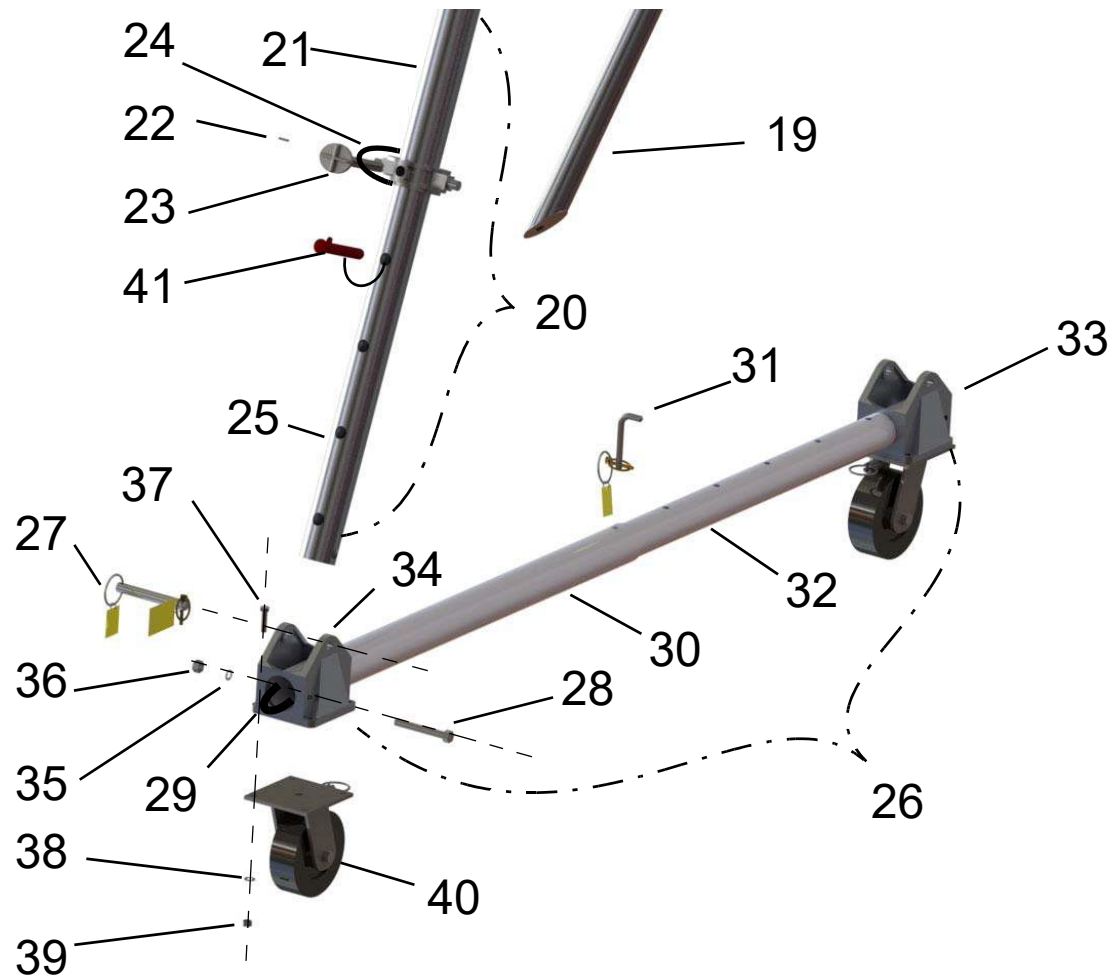

MODEL NUMBER S2T18-A15AC

ITEM NO.	PART DESCRIPTION	PART NUMBER	QUAN.
1	MAIN LEG BRACKET	1552-0000	4
2	SUPPORT PIN 11/16 DIA. X 4 9/16 LG.	5017-0004	4
3	SPACER BAR 32 1/2 LG.	1744-0007	2
4	COTTER PIN 1/4 X 1 1/4 LG.	60-0070	8
5	HEX. NUT 3/8-24NC	54-0100	4
6	SOC. SET SCREW 3/8-24NF X 1 3/4 LG.	63-0110	4
7	SOC. SET SCREW 3/8-24NF X 1 LG.	63-0100	4
8	LEG BRACE BRACKET	1762-0000	4
9	SUPPORT PIN 11/16 DIA. X 4 1/8 LG.	2853-0000	4
10	MAIN LEG SWIVEL PIN	1559-0000	4
11	LEG BRACE SWIVEL PIN	1563-0000	4
12	HEX. HD. BOLT 3/4-10NC X 2 1/2 LG.	51-0480	4
13	TROLLEY STOP ANGLE	5132-0000	4
14	KEY RING 2 1/4 OD.	82-0030	10
15	CAUTION TAG No. 399	1969-RING	12
16	LOCK WASHER INT. TOOTH 3/4	58-0040	4
17	HEX. NUT 3/4-10NC	54-0040	4
18	I BEAM AL. 10" X 15' LG.	752-0150	1
19	LEG BRACE ASSEMBLY	1543-0120	4
20	MAIN LEG ASSEMBLY	1665-0121	4
21	UPPER MAIN LEG	1666-0120	4
22	ROLL PIN 5/32 X 3/4 LG.	61-0300	4
23	LOAD PIN	3016-0000	4
24	EXTENSION SPRING	1017-0000	8
25	LOWER MAIN LEG	1672-0120	4
26	CASTER FRAME ASSEMBLY	699-0020	2
27	LOWER MAIN LEG PIN ASSEMBLY	1999-0000	4
28	HEX. HD. BOLT 1/2-13NC X 5 1/2 LG.	51-0470	4
29	SAFETY CABLE ASS'Y 155" LG.	1967-0030	2
30	OUTER CASTER FRAME TUBE	700-0020	2
31	CASTER FRAME ADJUSTMENT PIN	1392-0000	2
32	INNER CASTER FRAME TUBE	701-0020	2
33	CASTER CASTING FOR INNER TUBE	2629-0000	2
34	CASTER CASTING FOR OUTER TUBE	2630-0000	2
35	LOCK WASHER INT. TOOTH 1/2	58-0020	4
36	HEX. NUT 1/2-13NC	54-0050	4
37	HEX. HD. BOLT 1/2-13NC X 1-1/2 LG	51-0290	16
38	LOCK WASHER INT. TOOTH 1/2	58-0020	16
39	HEX. NUT 1/2-13NC	54-0050	16
40	CASTER WHEEL 8" DIA.	47-81NB	4
41	SAFETY STOP ASSEMBLY	3112-0001	4

Wallace Cranes Parts Location

Round Tube Tri-Adjustable

I-Beam
Assembly
Parts Location

Wallace Cranes
71 N Bacton Hill Rd.
Malvern, PA 19355

www.wallacecranes.com
800-553-5438
©2017 All rights reserved

Caster Frame
Assembly
Parts Location